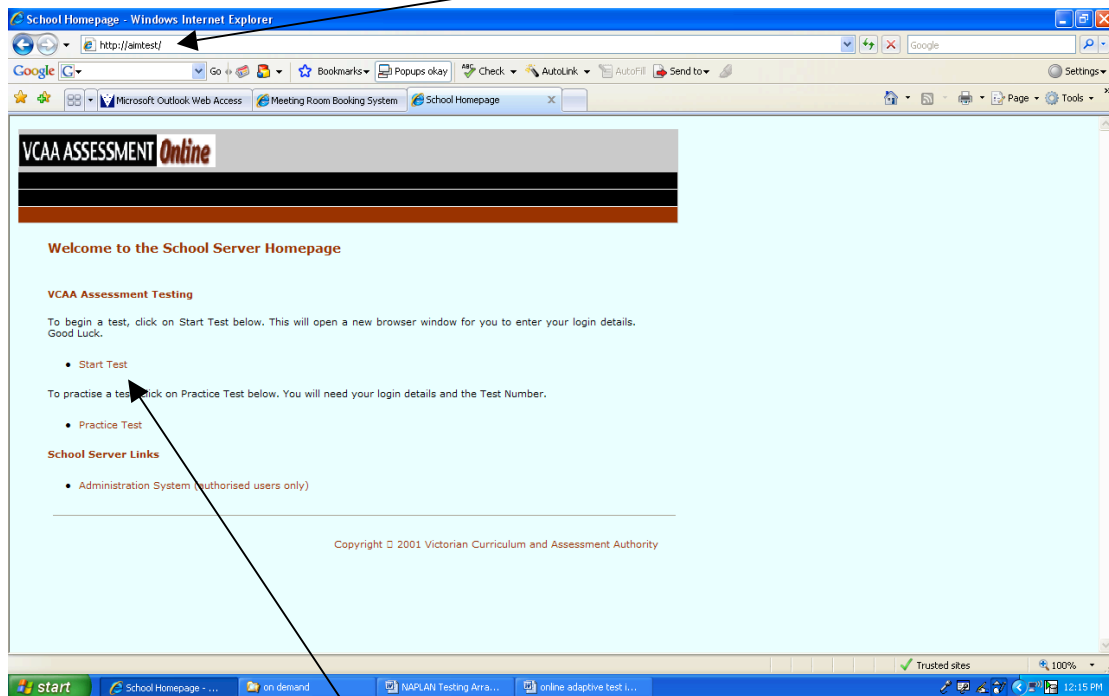

Online Adaptive Year 7 READING Test 2094

Log on to school system

Open Internet explorer and in the Address field type: *aimtest*
(if this fails type:*http://10.166.239.36*)

Left click on: *Start Test*

WYGDXGL7

Enter the following: Session Key

Your student code

Your day of birth

Your month of birth

Then left click Login then OK

You will be asked to do some practice questions as the test requires different type of answers.

You will complete 30 questions and have a maximum of 60 seconds for each question

After the last question make sure that you click OK