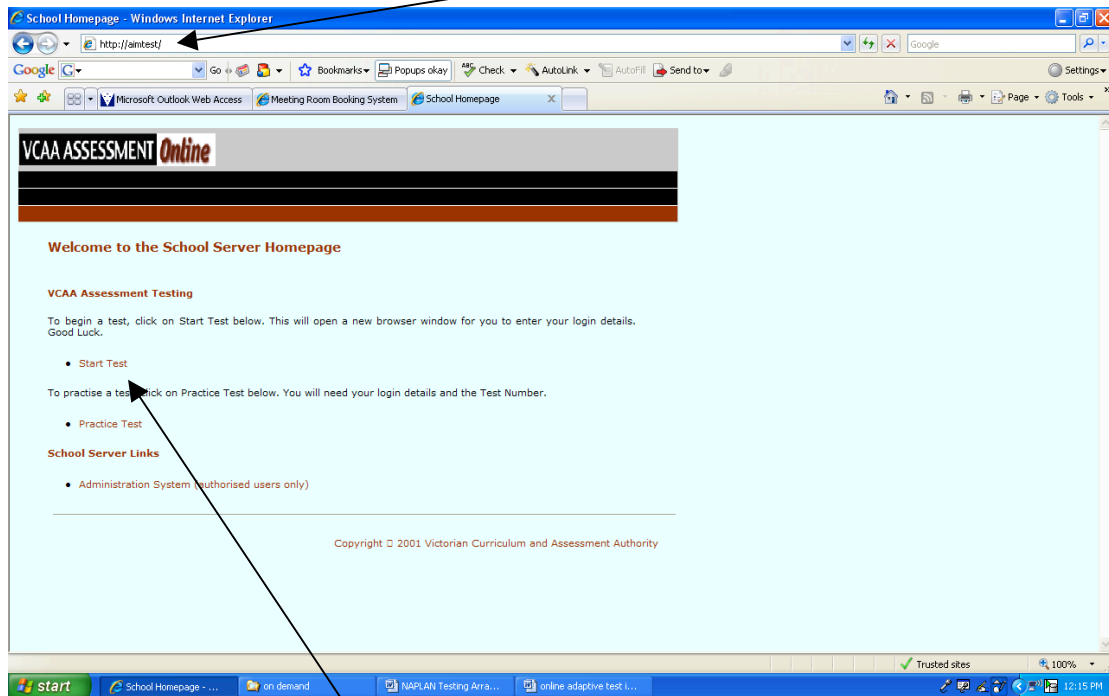

\Online Adaptive Year 7 Maths Test (Number) 2119

Log on to school system

Open Internet explorer and in the Address field type: *aimtest*
(if this fails type: *http://10.166.239.36*)

Left click on: *Start Test*

KHB9MS38

Enter the following: Session Key

Your student code
Your day of birth
Your month of birth

Then left click Login then OK

You will be asked to do some practice questions as the test requires different type of answers.

You will complete 30 questions and have a maximum of 60 seconds for each question

After the last question make sure that you click OK